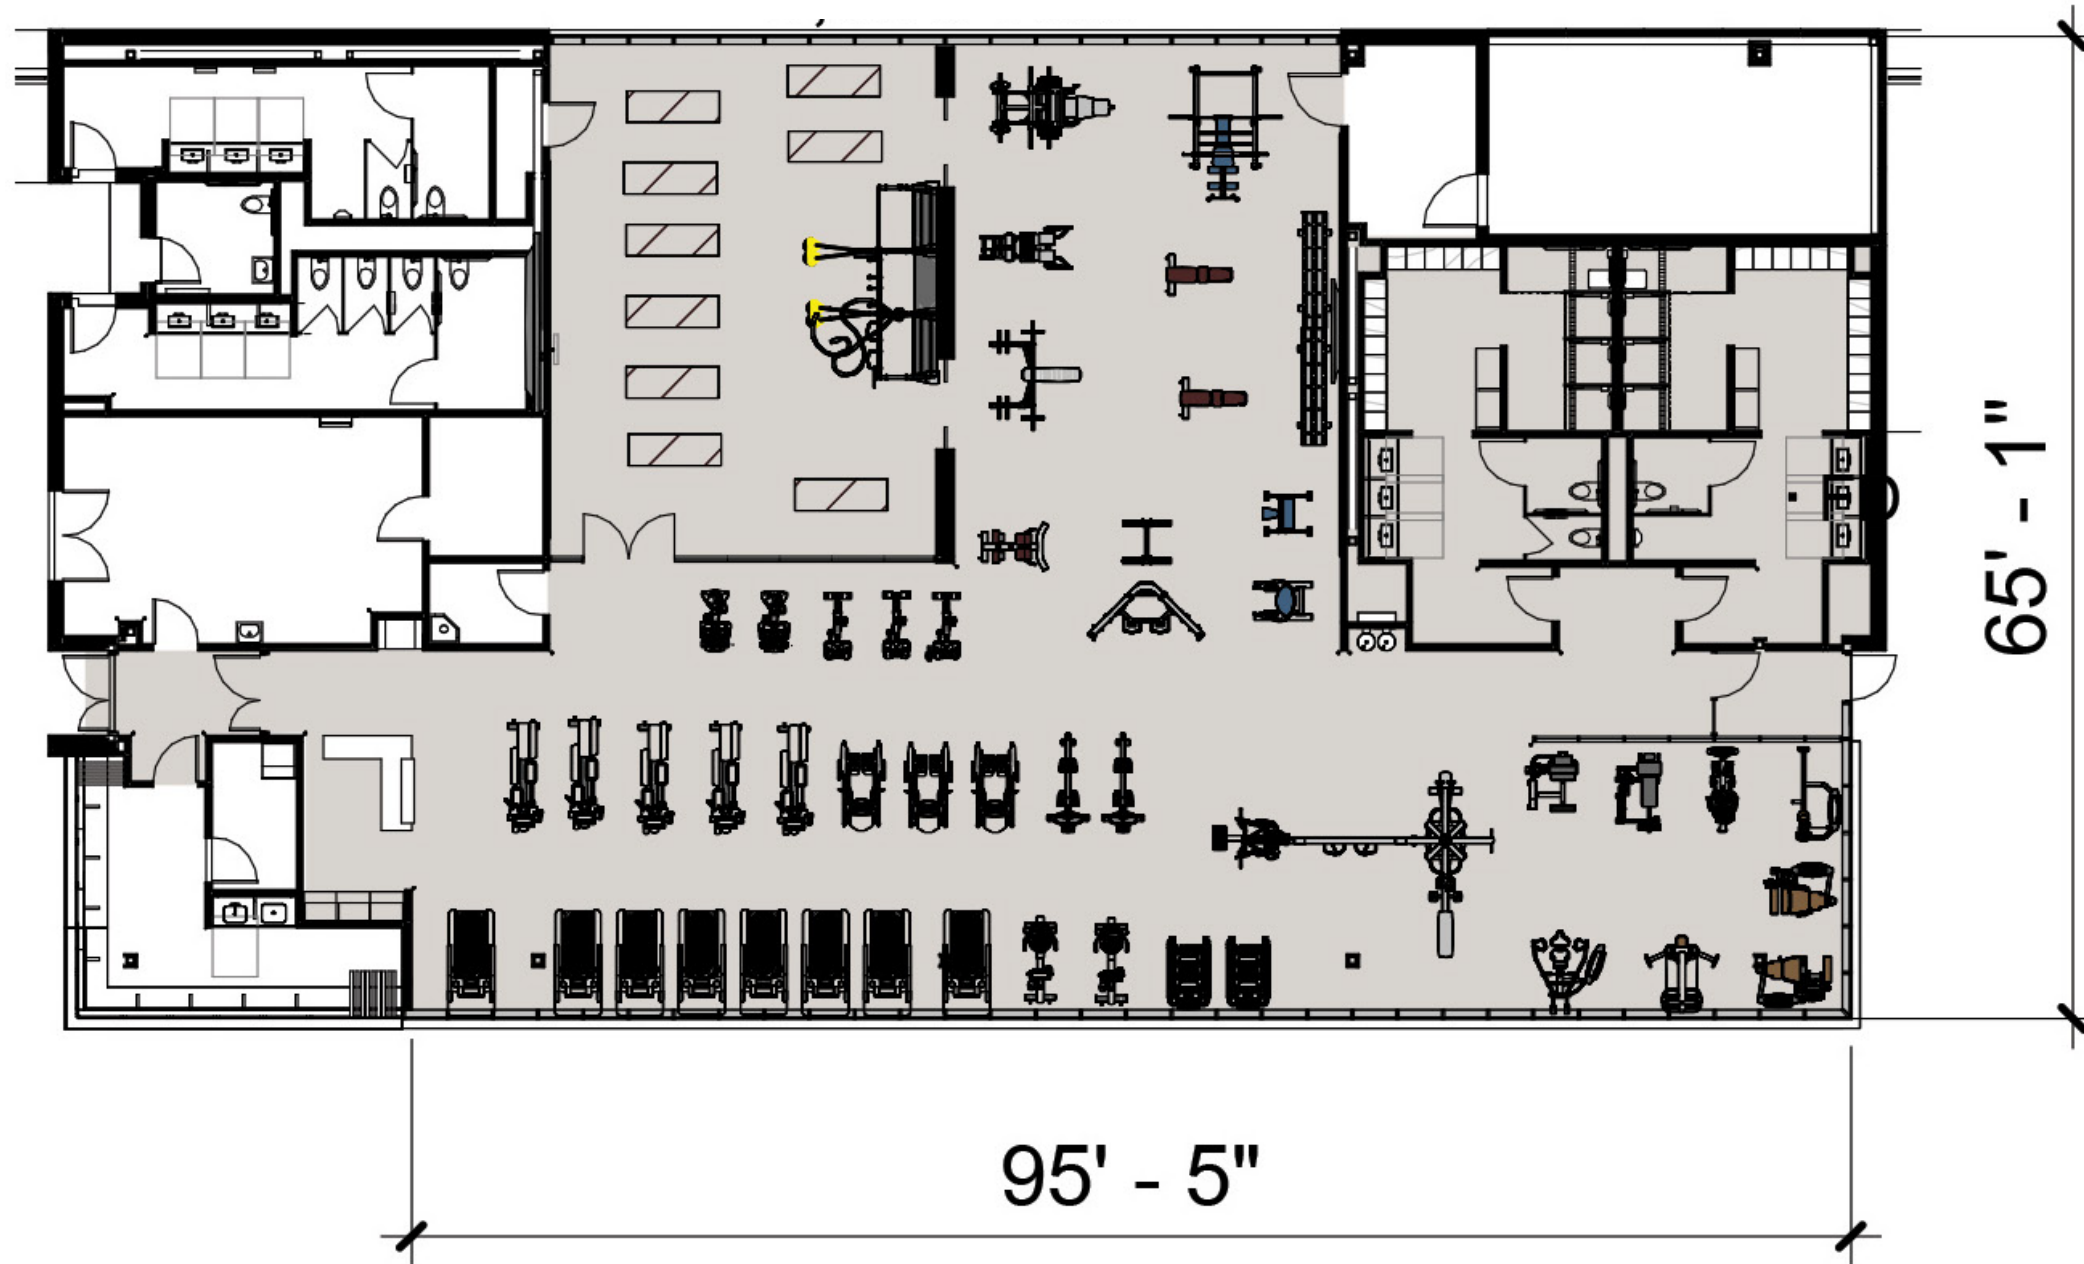

Approximately
5,590 SF

FITNESS CENTER